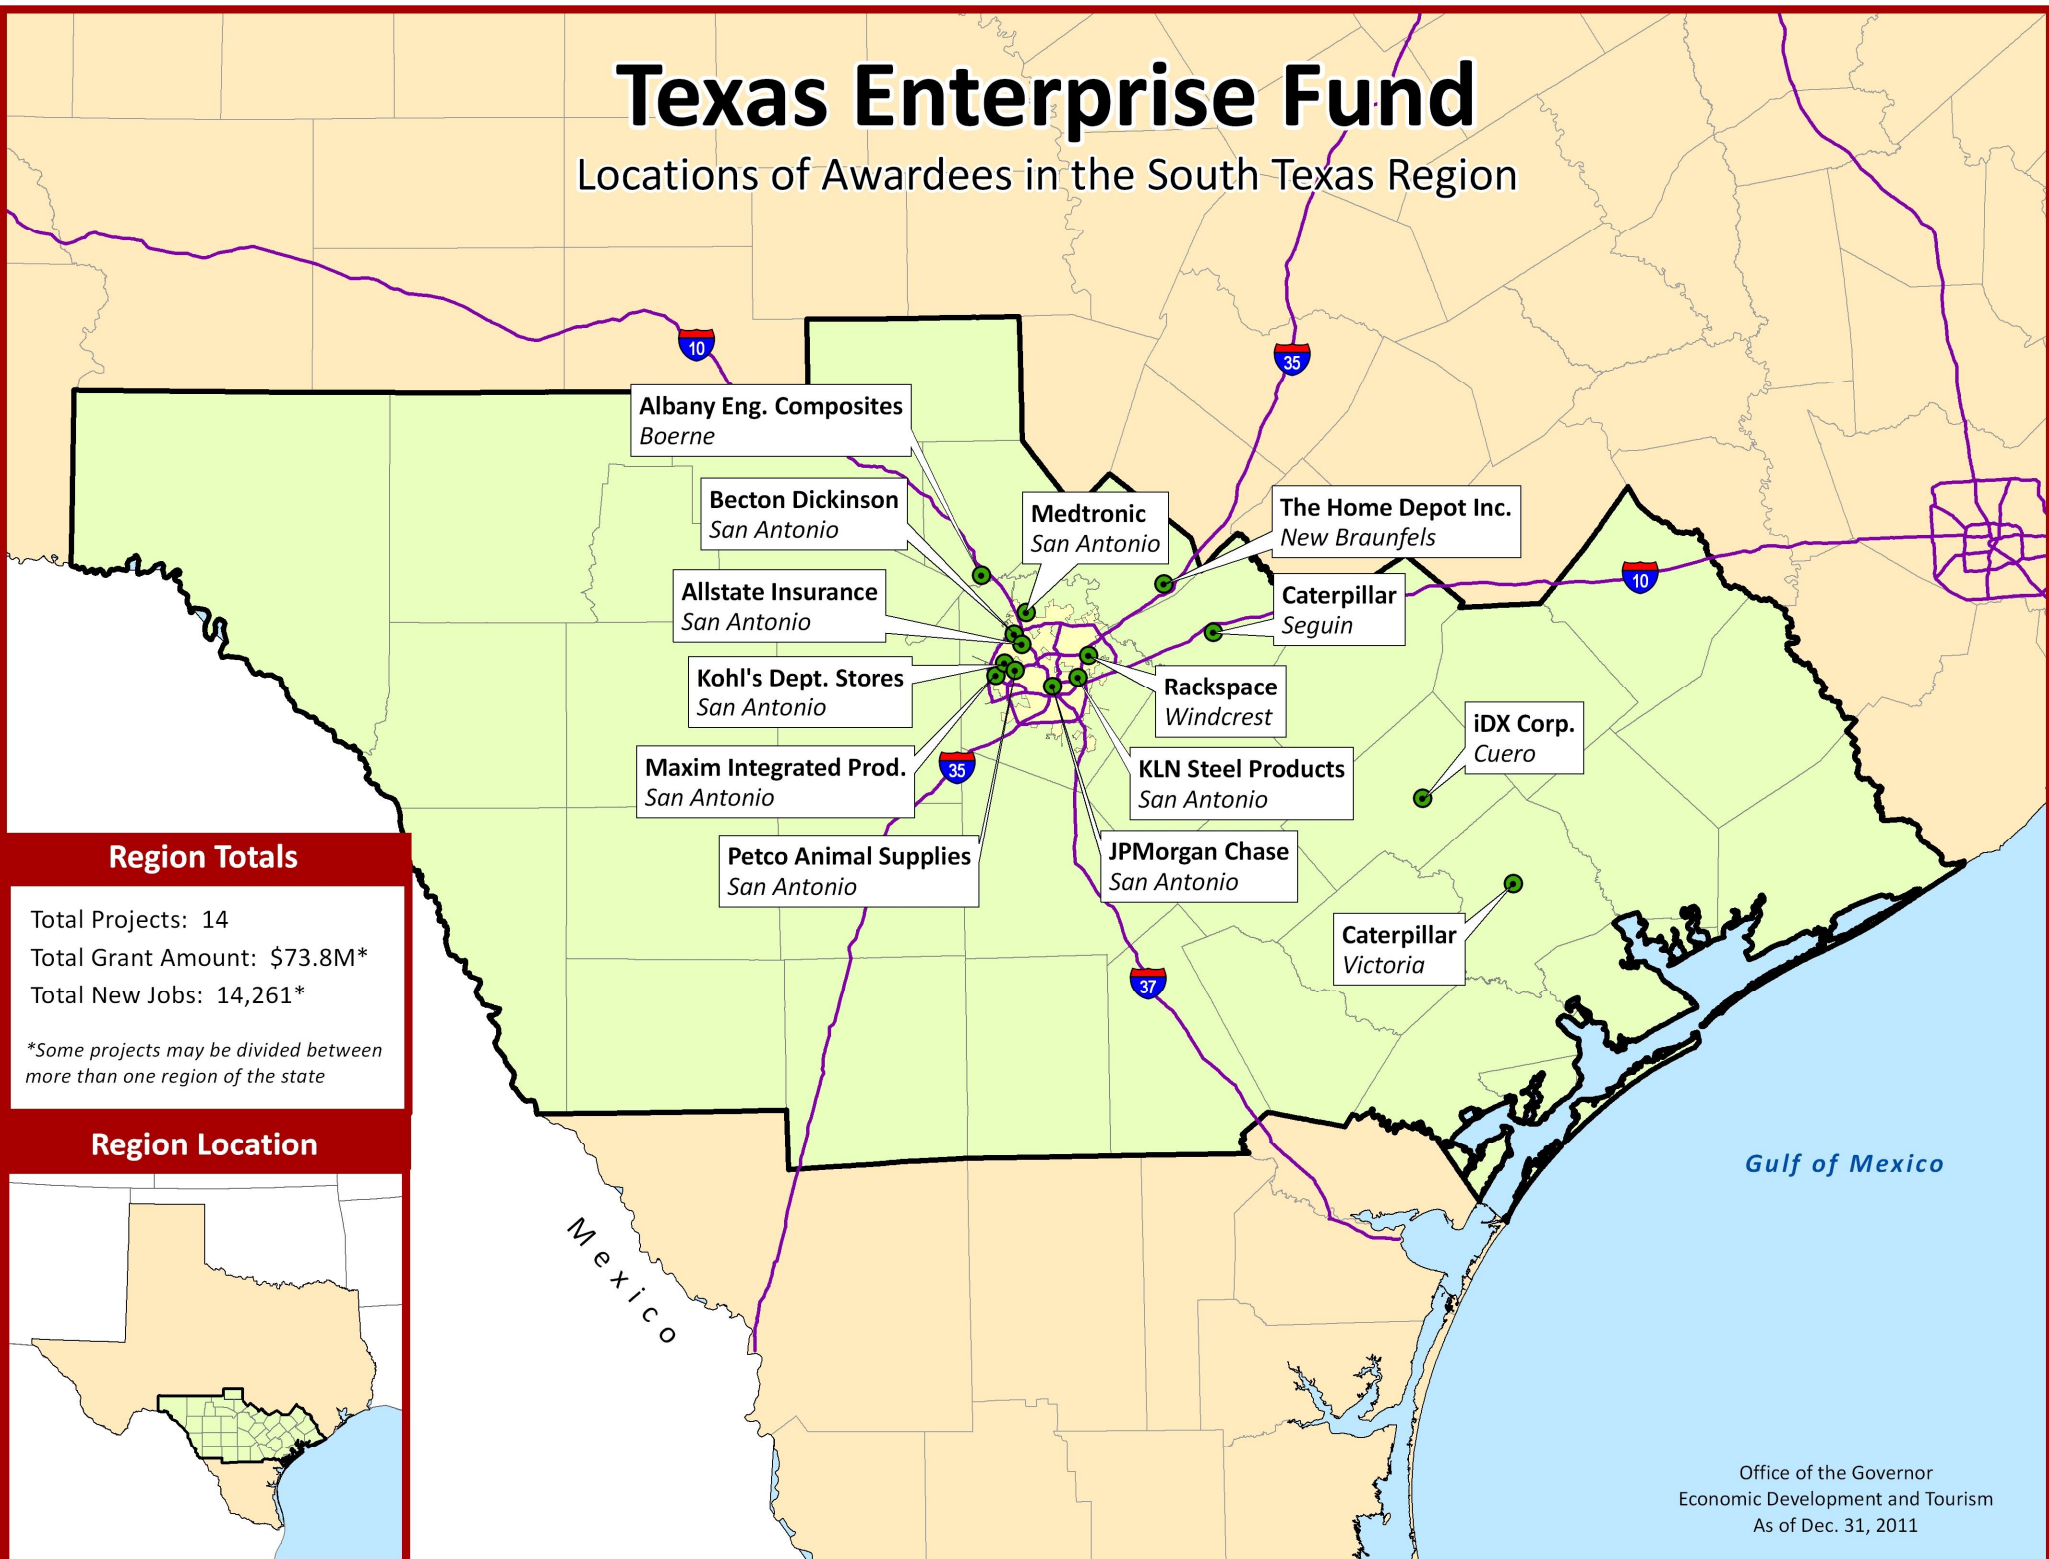

Texas Enterprise Fund

Locations of Awardees in the South Texas Region

Region Totals

Total Projects: 14
 Total Grant Amount: \$73.8M*
 Total New Jobs: 14,261*

**Some projects may be divided between more than one region of the state*

Region Location

Gulf of Mexico

Mexico