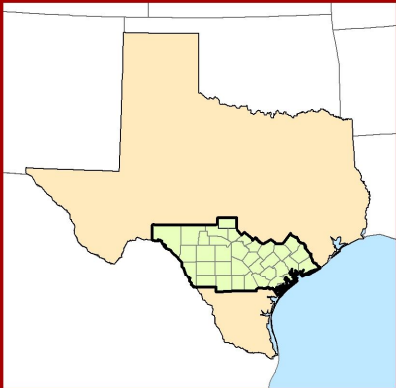

Texas Enterprise Fund

Locations of Awardees in the South Texas Region

Region Totals

Total Projects: 14
 Total Grant Amount: \$73.8M*
 Total New Jobs: 14,261*

**Some projects may be divided between more than one region of the state*

Region Location

Gulf of Mexico

Mexico